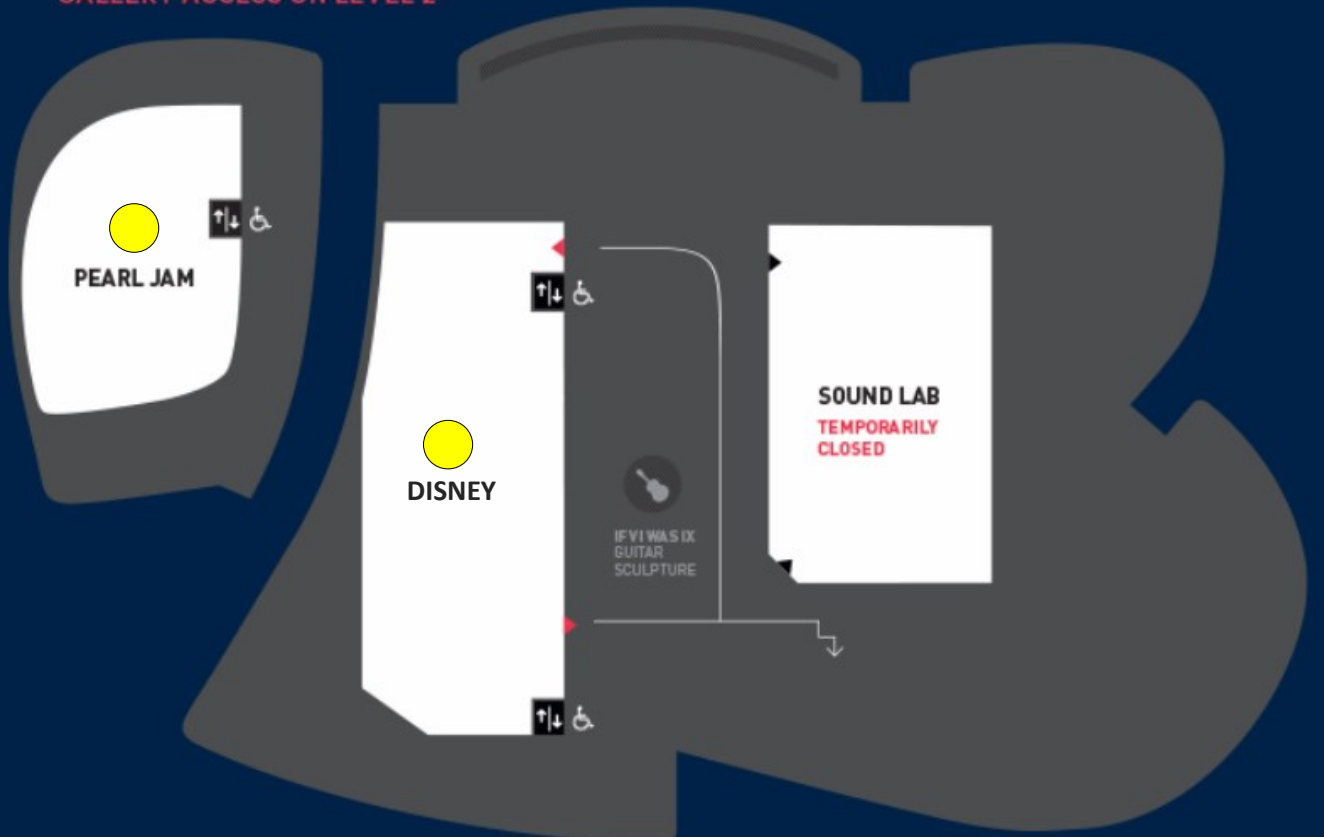

VOICE BOX

SCI-FI & HORROR GALLERY ACCESS ON LEVEL 2

-  ENTRANCE
-  TICKETS
-  PATHWAY
-  COAT CHECK
-  STAIRS
-  RESTROOM
-  ELEVATOR
-  RESTAURANT
-  ADA

LEVEL 2

FANTASY: WORLDS OF MYTH AND MAGIC

GUITAR GALLERY

INDIE GAME REVOLUTION

INFINITE WORLDS OF SCIENCE FICTION

NIRVANA: TAKING PUNK TO THE MASSES

SCARED TO DEATH: THE THRILL OF HORROR FILM

This exhibit is rated **PG-13**.

WILD BLUE ANGEL: HENDRIX ABROAD, 1966-1970

THE LOUNGE

MUSEUM STORES

SKY CHURCH

CONTACT HIGH: A VISUAL HISTORY OF HIP-HOP

LEVEL 3

PEARL JAM: HOME & AWAY

SOUND LAB

HEROES & VILLAINS: THE ART OF THE DISNEY COSTUME

PEARL JAM GALLERY ACCESS ON LEVEL 2

1

2

3