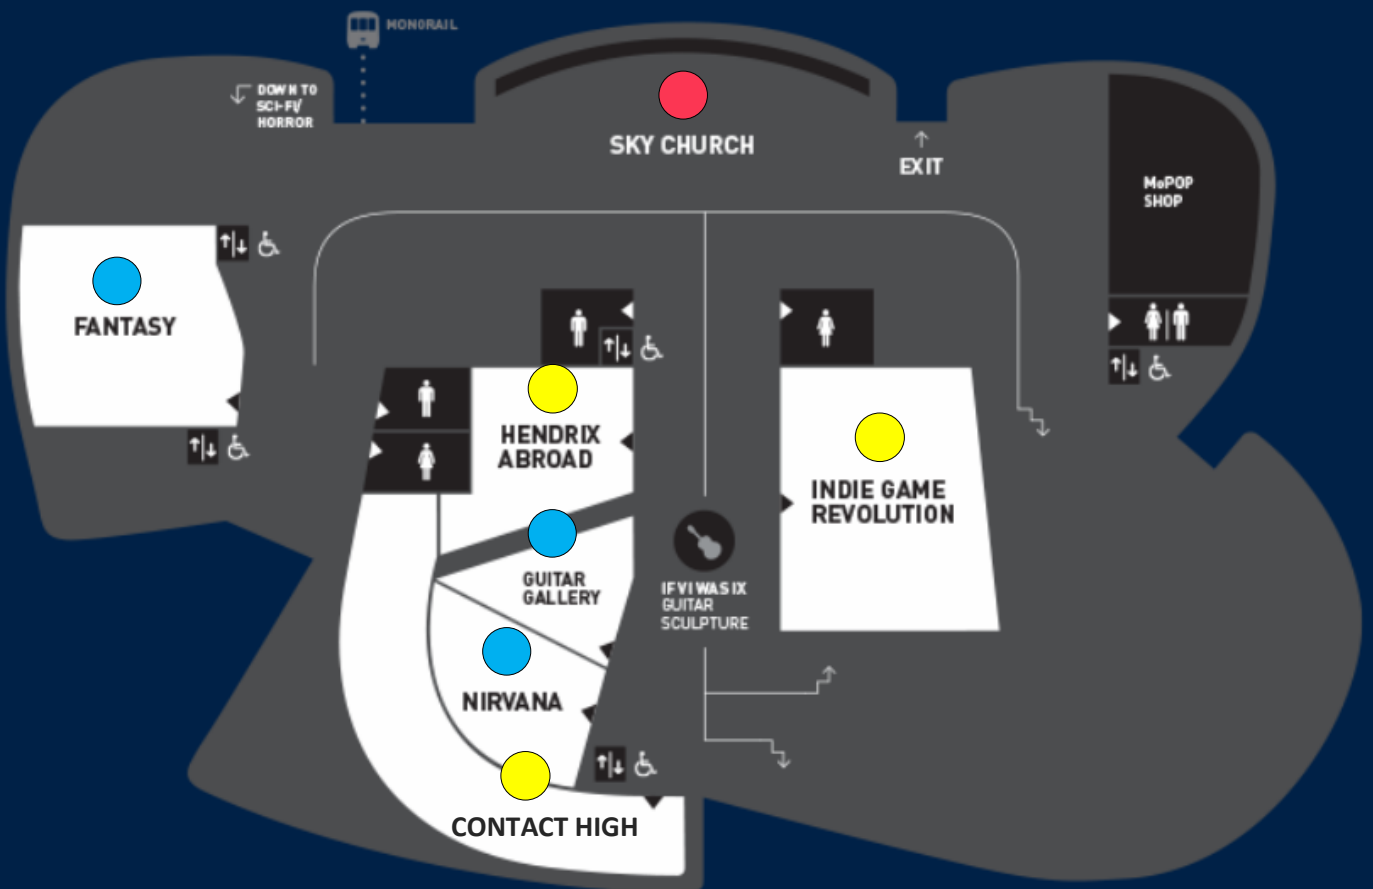

VOICE BOX

SCI-FI & HORROR GALLERY ACCESS ON LEVEL 2

-  ENTRANCE
-  TICKETS
-  PATHWAY
-  COAT CHECK
-  STAIRS
-  RESTROOM
-  ELEVATOR
-  RESTAURANT
-  ADA

LEVEL 2

FANTASY: WORLDS OF MYTH AND MAGIC

GUITAR GALLERY

INDIE GAME REVOLUTION

INFINITE WORLDS OF SCIENCE FICTION

NIRVANA: TAKING PUNK TO THE MASSES

SCARED TO DEATH: THE THRILL OF HORROR FILM

This exhibit is rated **PG-13**.

WILD BLUE ANGEL: HENDRIX ABROAD, 1966-1970

THE LOUNGE

MUSEUM STORES

SKY CHURCH

CONTACT HIGH: A VISUAL HISTORY OF HIP-HOP

LEVEL 3

PEARL JAM: HOME & AWAY

SOUND LAB

HEROES & VILLAINS: THE ART OF THE DISNEY COSTUME

PEARL JAM GALLERY ACCESS ON LEVEL 2

1

2

3