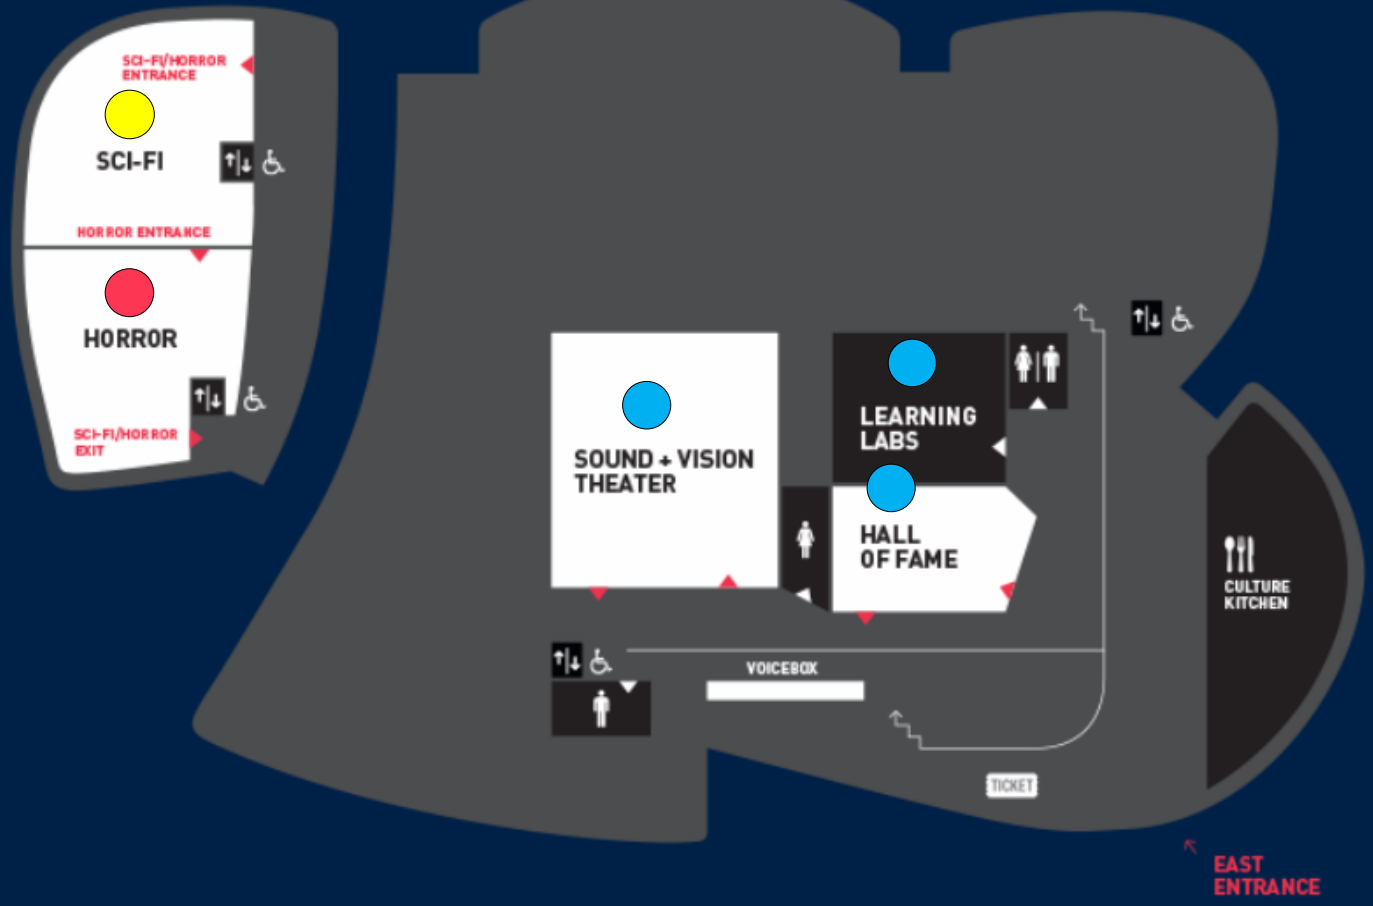

VOICE BOX

SCI-FI & HORROR GALLERY ACCESS ON LEVEL 2

-  ENTRANCE
-  TICKETS
-  PATHWAY
-  COAT CHECK
-  STAIRS
-  RESTROOM
-  ELEVATOR
-  RESTAURANT
-  ADA

LEVEL 2

FANTASY: WORLDS OF MYTH AND MAGIC

GUITAR GALLERY

INDIE GAME REVOLUTION

INFINITE WORLDS OF SCIENCE FICTION

NIRVANA: TAKING PUNK TO THE MASSES

SCARED TO DEATH: THE THRILL OF HORROR FILM

This exhibit is rated **PG-13**.

WILD BLUE ANGEL: HENDRIX ABROAD, 1966-1970

THE LOUNGE

MUSEUM STORES

SKY CHURCH

CONTACT HIGH: A VISUAL HISTORY OF HIP-HOP

LEVEL 3

PEARL JAM: HOME & AWAY

SOUND LAB

HEROES & VILLAINS: THE ART OF THE DISNEY COSTUME

PEARL JAM GALLERY ACCESS ON LEVEL 2

1

2

3