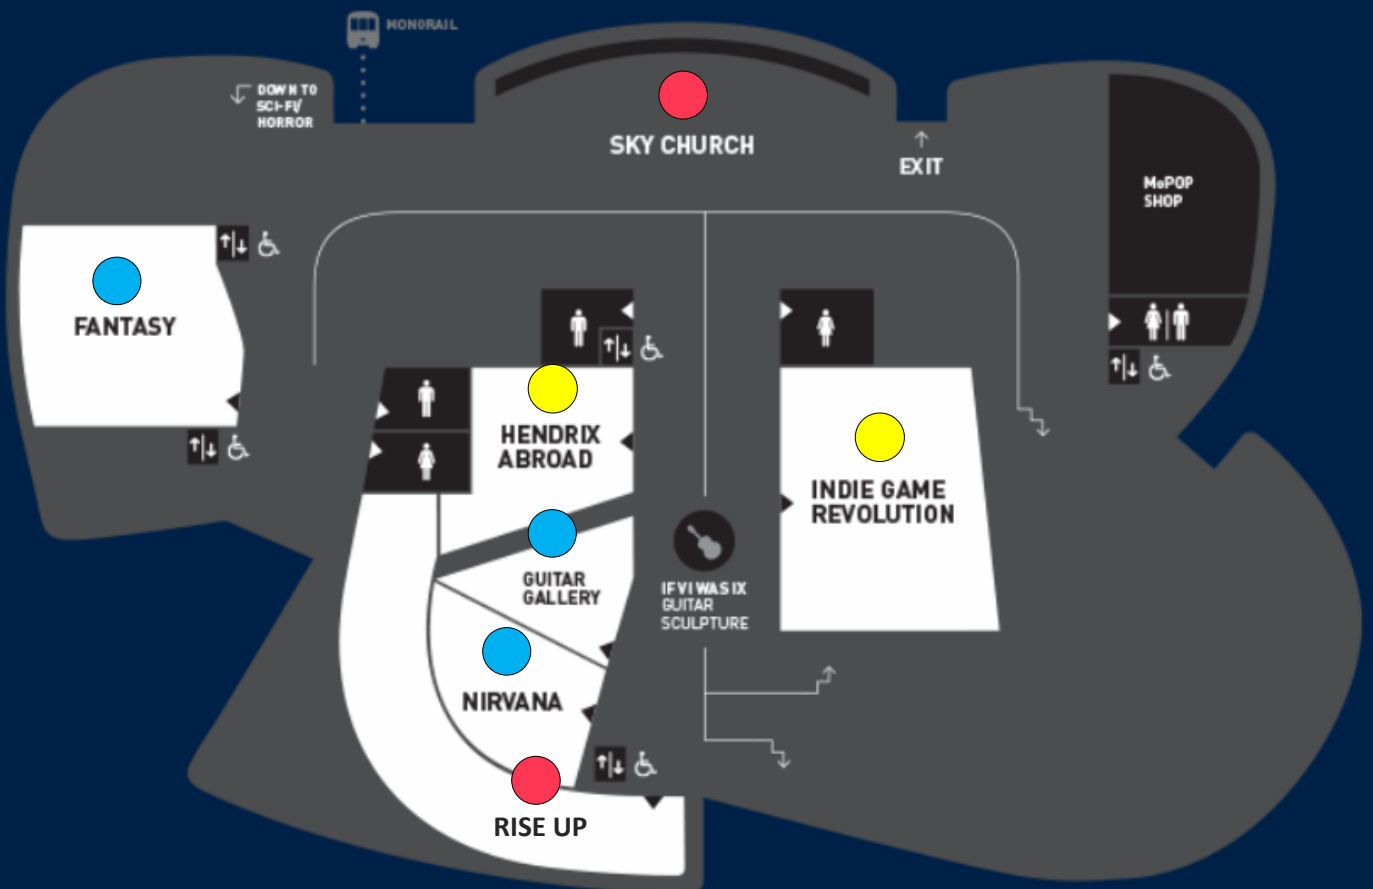

VOICE BOX

SCI-FI & HORROR GALLERY ACCESS ON LEVEL 2

-  ENTRANCE
-  TICKETS
-  PATHWAY
-  COAT CHECK
-  STAIRS
-  RESTROOM
-  ELEVATOR
-  RESTAURANT
-  ADA

LEVEL 2

FANTASY: WORLDS OF MYTH AND MAGIC

GUITAR GALLERY

INDIE GAME REVOLUTION

INFINITE WORLDS OF SCIENCE FICTION

NIRVANA: TAKING PUNK TO THE MASSES

SCARED TO DEATH: THE THRILL OF HORROR FILM

This exhibit is rated **PG-13**.

WILD BLUE ANGEL: HENDRIX ABROAD, 1966-1970

THE LOUNGE

MUSEUM STORES

SKY CHURCH

RISE UP: STONEWALL AND THE LGBTQ RIGHTS MOVEMENT

LEVEL 3

PEARL JAM: HOME & AWAY

SOUND LAB

HEROES & VILLAINS: THE ART OF THE DISNEY COSTUME

PEARL JAM GALLERY ACCESS ON LEVEL 2

1

2

3