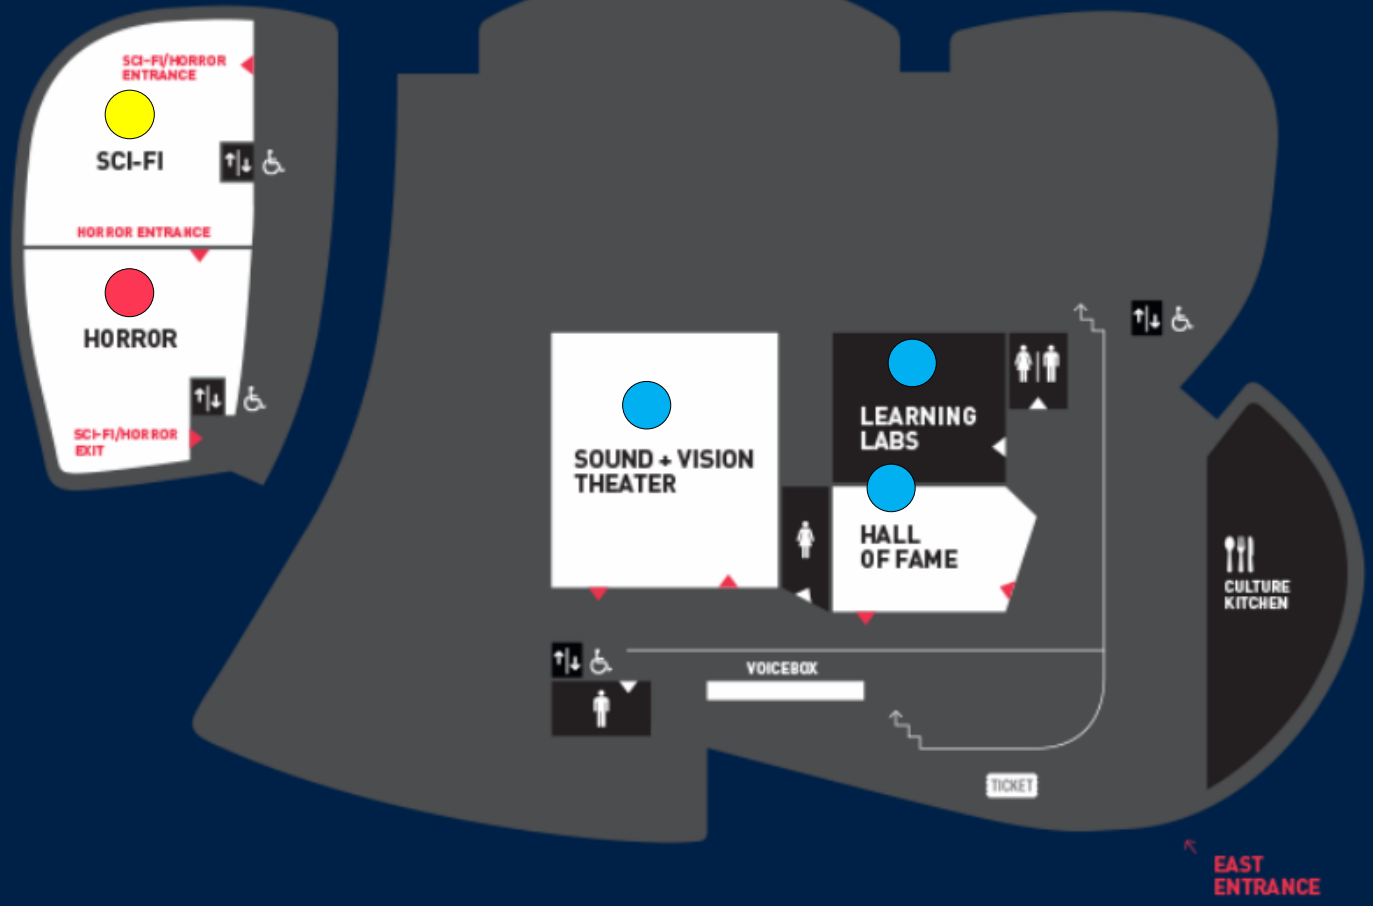

VOICE BOX

SCI-FI & HORROR GALLERY ACCESS ON LEVEL 2

-  ENTRANCE
-  TICKETS
-  PATHWAY
-  COAT CHECK
-  STAIRS
-  RESTROOM
-  ELEVATOR
-  RESTAURANT
-  ADA

LEVEL 2

FANTASY: WORLDS OF MYTH AND MAGIC

GUITAR GALLERY

INDIE GAME REVOLUTION

INFINITE WORLDS OF SCIENCE FICTION

NIRVANA: TAKING PUNK TO THE MASSES

SCARED TO DEATH: THE THRILL OF HORROR FILM

This exhibit is rated **PG-13**.

WILD BLUE ANGEL: HENDRIX ABROAD, 1966-1970

THE LOUNGE

MUSEUM STORES

SKY CHURCH

RISE UP: STONEWALL AND THE LGBTQ RIGHTS MOVEMENT

LEVEL 3

PEARL JAM: HOME & AWAY

SOUND LAB

HEROES & VILLAINS: THE ART OF THE DISNEY COSTUME

PEARL JAM GALLERY ACCESS ON LEVEL 2

1

2

3