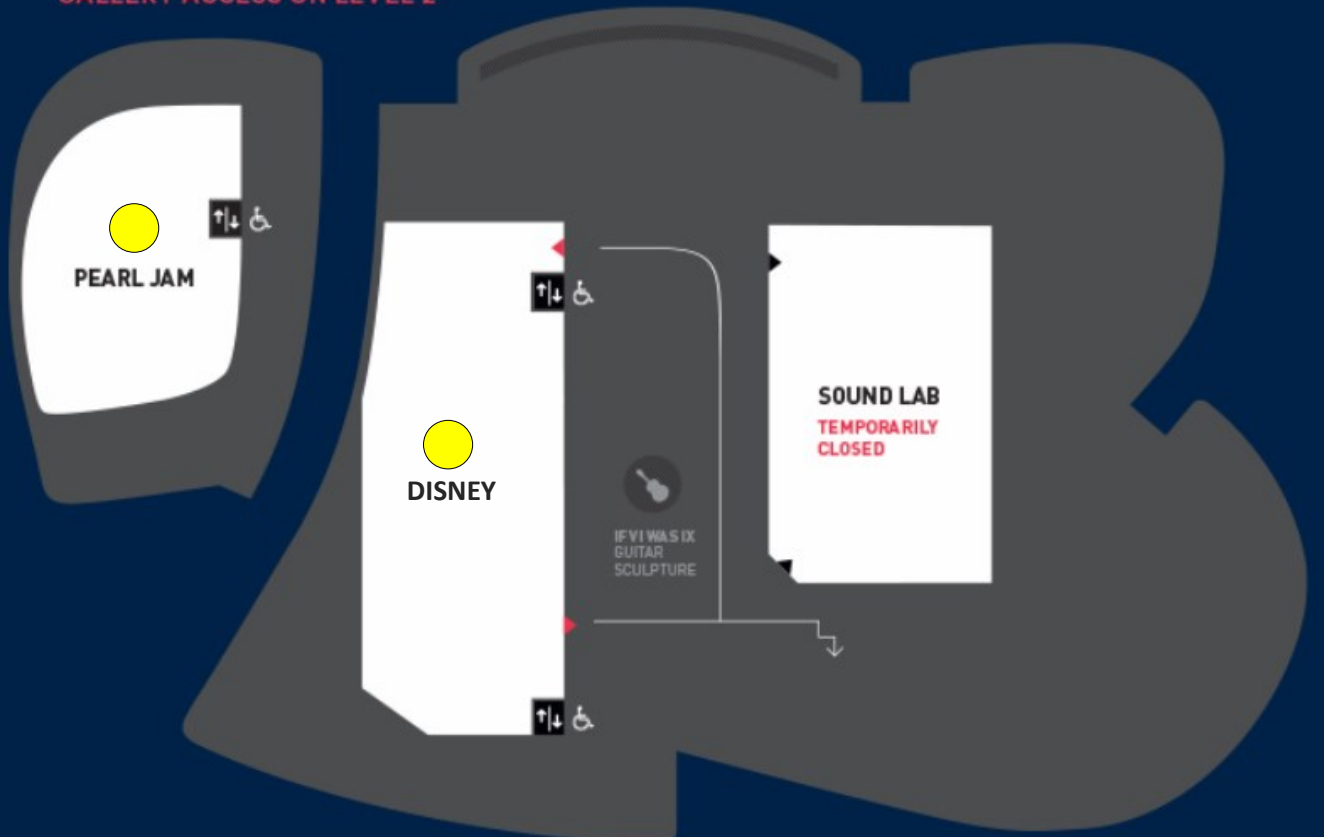

VOICE BOX

SCI-FI & HORROR GALLERY ACCESS ON LEVEL 2

-  ENTRANCE
-  TICKETS
-  PATHWAY
-  COAT CHECK
-  STAIRS
-  RESTROOM
-  ELEVATOR
-  RESTAURANT
-  ADA

LEVEL 2

FANTASY: WORLDS OF MYTH AND MAGIC

GUITAR GALLERY

INDIE GAME REVOLUTION

INFINITE WORLDS OF SCIENCE FICTION

NIRVANA: TAKING PUNK TO THE MASSES

SCARED TO DEATH: THE THRILL OF HORROR FILM

This exhibit is rated **PG-13**.

WILD BLUE ANGEL: HENDRIX ABROAD, 1966-1970

THE LOUNGE

MUSEUM STORES

SKY CHURCH

RISE UP: STONEWALL AND THE LGBTQ RIGHTS MOVEMENT

LEVEL 3

PEARL JAM: HOME & AWAY

SOUND LAB

HEROES & VILLAINS: THE ART OF THE DISNEY COSTUME

PEARL JAM GALLERY ACCESS ON LEVEL 2

1

2

3