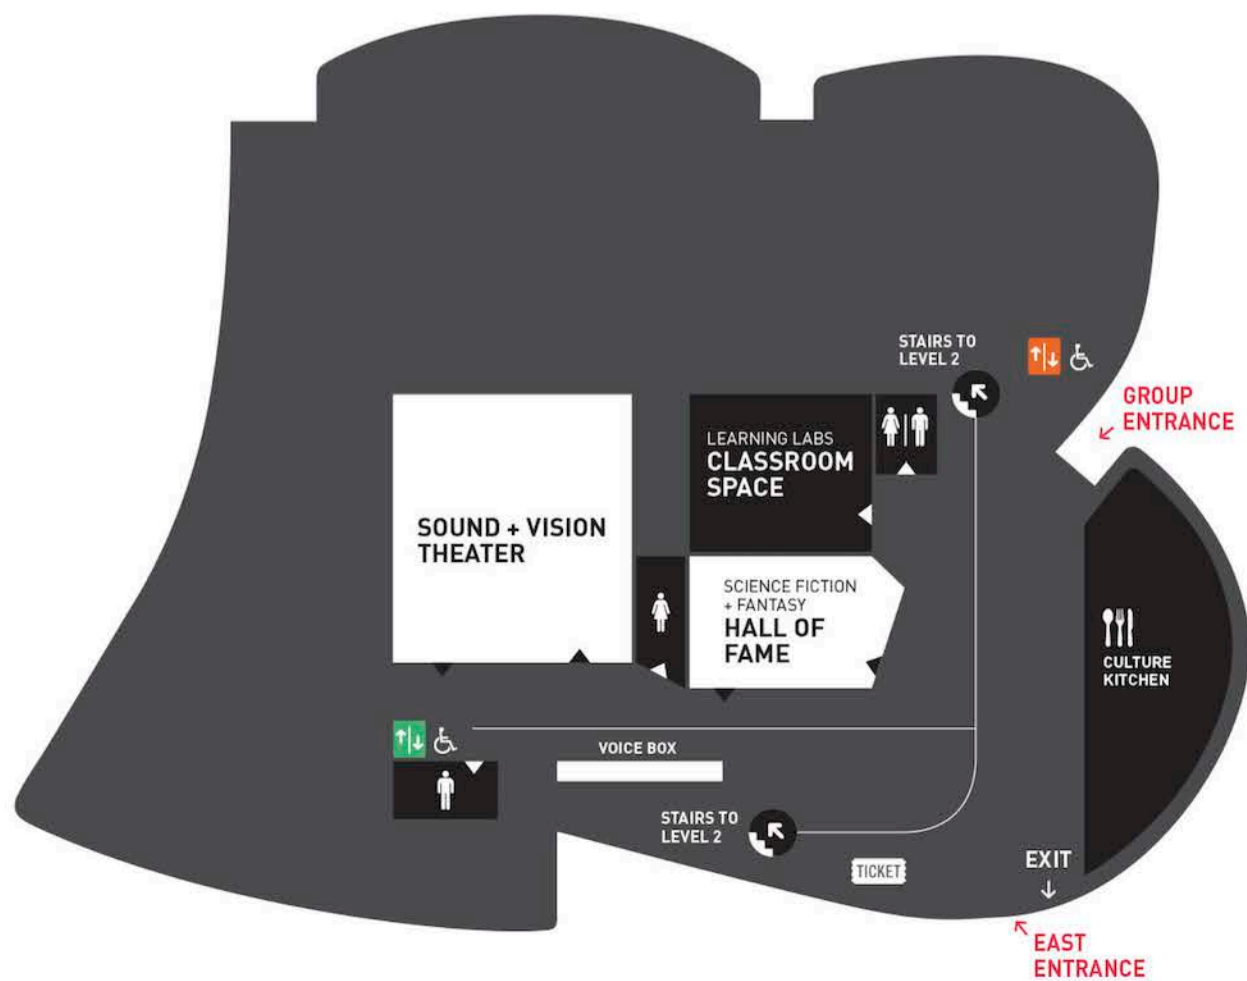

LEVEL 3

HIDDEN WORLDS: THE FILMS OF LAIKA SOUND LAB

LEVEL 2

CENTRAL GALLERIES

MASSIVE: THE POWER OF POP CULTURE
NIRVANA: TAKING PUNK TO THE MASSES
GUITAR GALLERY
INDIE GAME REVOLUTION
WILD BLUE ANGEL: HENDRIX ABROAD, 1966-1970

SOUTH GALLERIES

INFINITE WORLDS OF SCIENCE FICTION
FANTASY: WORLDS OF MYTH AND MAGIC
SCARED TO DEATH: THE THRILL OF HORROR FILM

MoPOP SHOP
 SKY CHURCH

LEVEL 1

SCIENCE FICTION AND FANTASY HALL OF FAME

CULTURE KITCHEN
 SOUND + VISION THEATER
 VOICE BOX

- ENTRANCE
- STAIRS
- ELEVATOR
- ADA
- TICKETS
- RESTROOM
- RESTAURANT