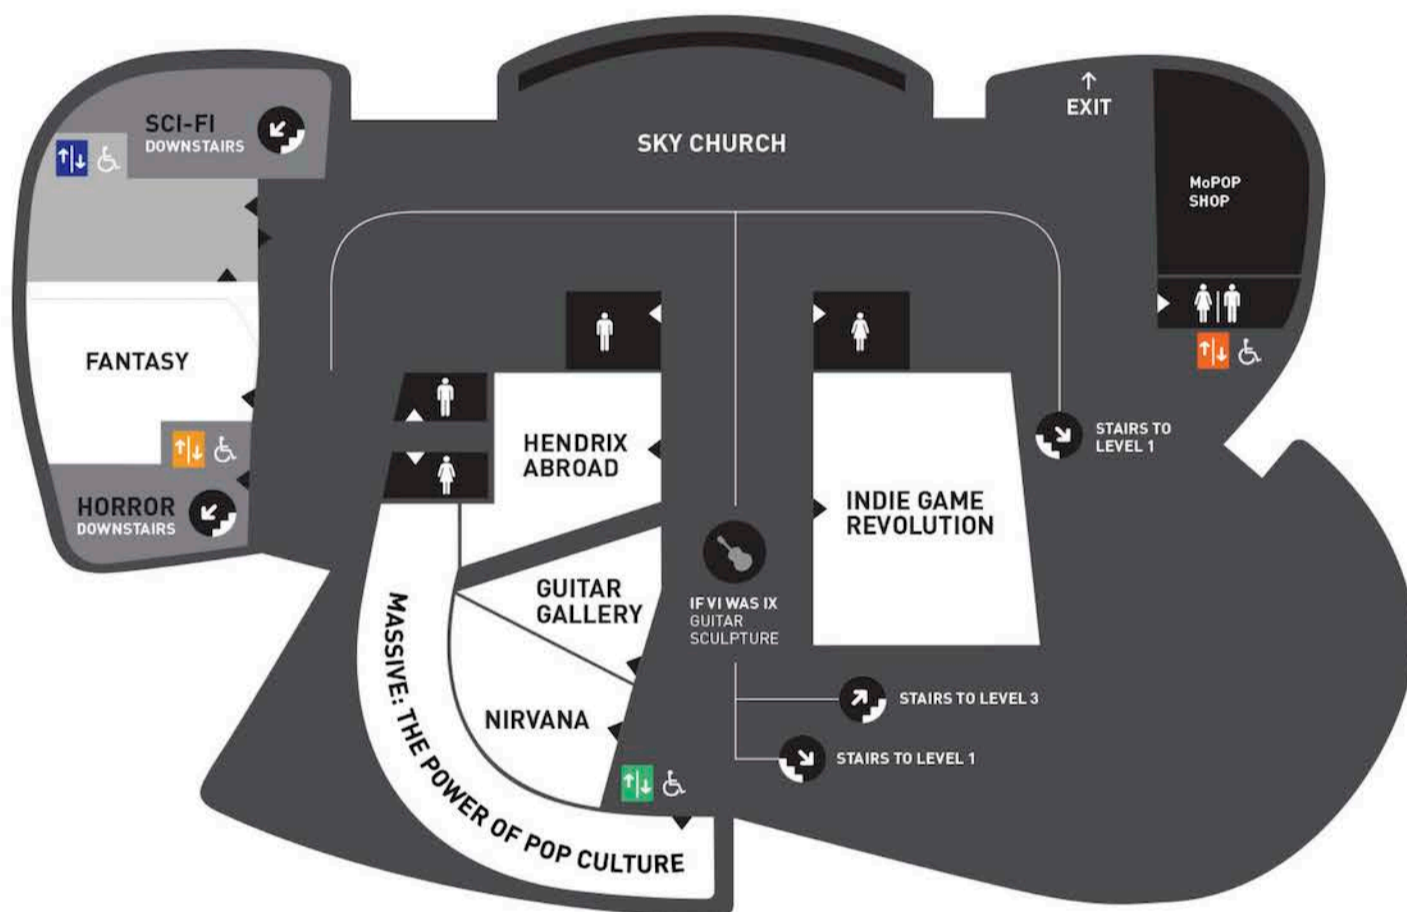

LEVEL 3

HIDDEN WORLDS: THE FILMS OF LAIKA SOUND LAB

LEVEL 2

CENTRAL GALLERIES

MASSIVE: THE POWER OF POP CULTURE
NIRVANA: TAKING PUNK TO THE MASSES
GUITAR GALLERY
INDIE GAME REVOLUTION
WILD BLUE ANGEL: HENDRIX ABROAD, 1966-1970

SOUTH GALLERIES

INFINITE WORLDS OF SCIENCE FICTION
FANTASY: WORLDS OF MYTH AND MAGIC
SCARED TO DEATH: THE THRILL OF HORROR FILM

MoPOP SHOP
 SKY CHURCH

LEVEL 1

SCIENCE FICTION AND FANTASY HALL OF FAME

CULTURE KITCHEN
 SOUND + VISION THEATER
 VOICE BOX

- ENTRANCE
- STAIRS
- ELEVATOR
- ADA
- TICKETS
- RESTROOM
- RESTAURANT